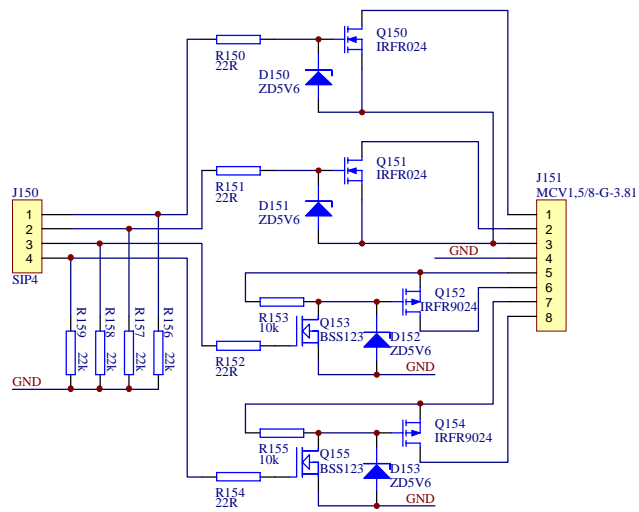

Date: 11-Oct-2001 15:21:46

Ref.No.: 99.3320

Size: Drawn by:

Sheet 1 of 2

Revision V1.0

(c) Copyright 1997 Wilke Technology

Wilke Technology  
Krefelder Str. 147  
D-52070 Aachen  
Germany

Tel: xx49 / 241 / 91890-0  
Fax: xx49 / 241 / 91890-44  
info@wilke.de