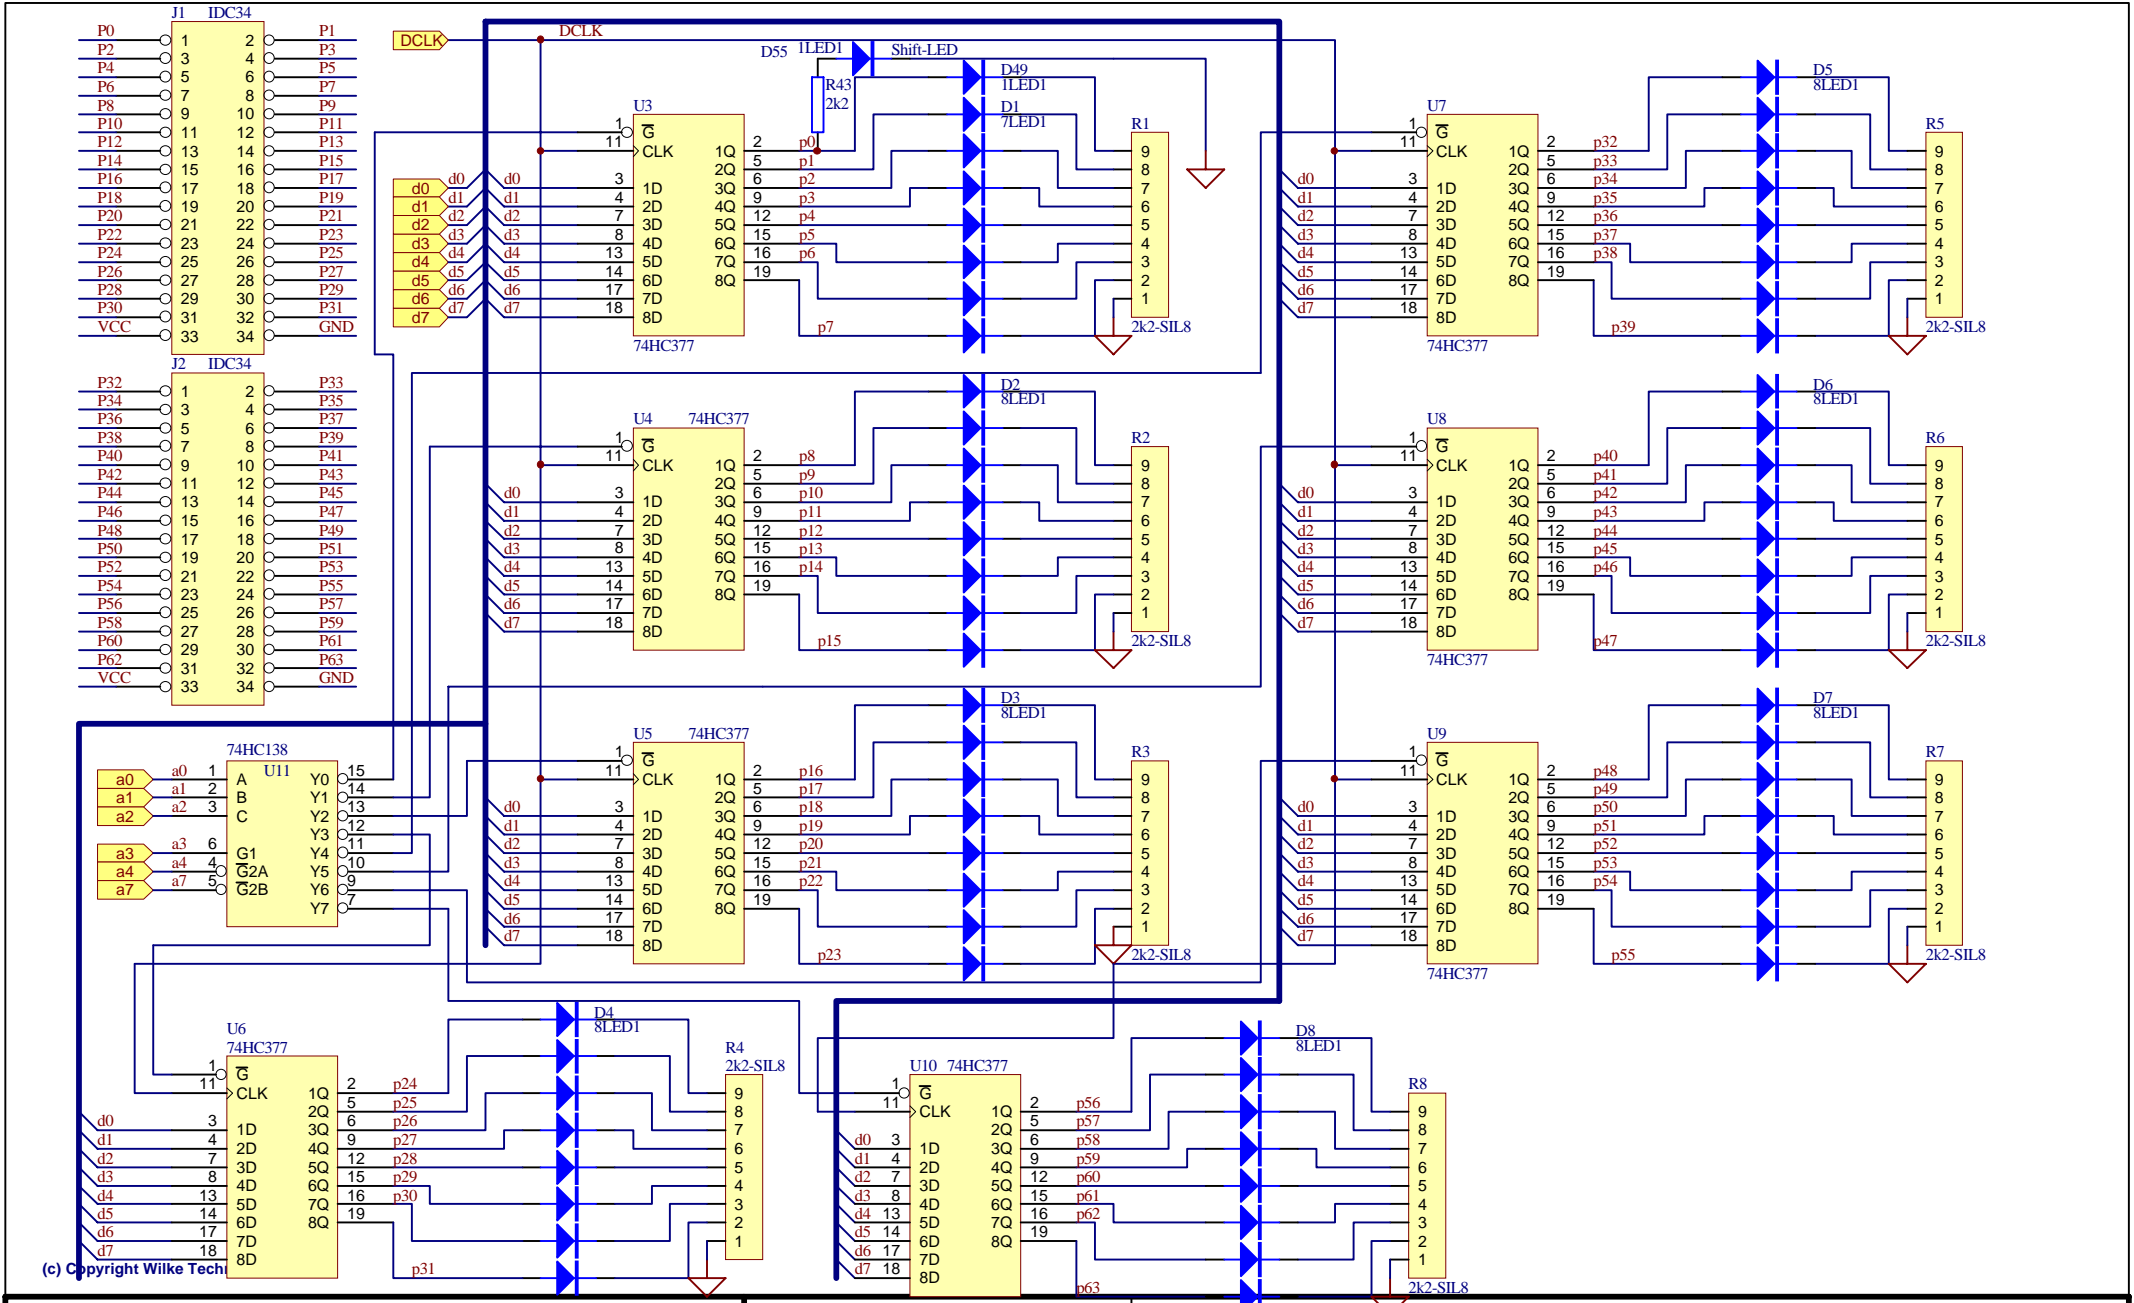

(c) Copyright Wilke Techno