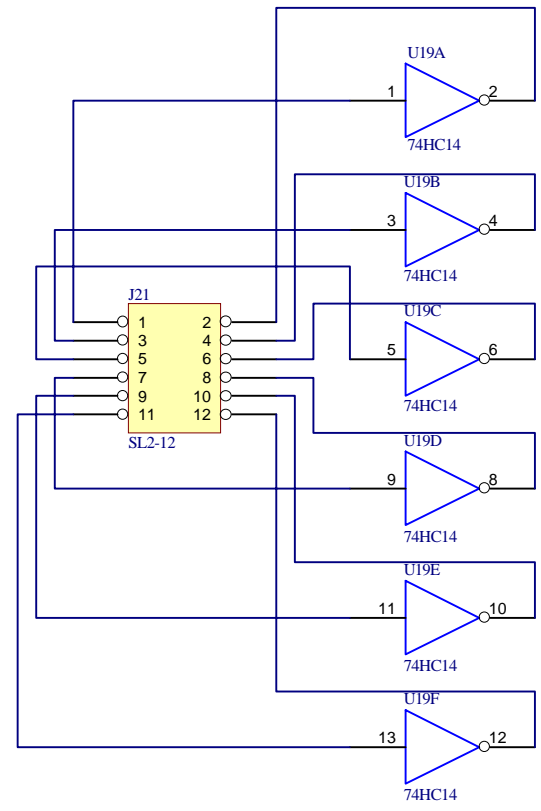

(c) Copyright Wilke Technology 1997-2000

Wilke Technology
Krefelder Str. 147
D-52070 Aachen
Germany

Tel: xx49 / 241 / 91890-0
Fax: xx49 / 241 / 91890-44
info@wilke-technology.com
www.wilke-technology.com

File: Pplnt-3.sch

Date: 16-Jun-2000 11:44:27

Size: Drawn by: hi

Title: Tiger A Plug-&-Play-Lab

Ref.No.: 96.2050

Sheet 5 of 8

Revision V1.3