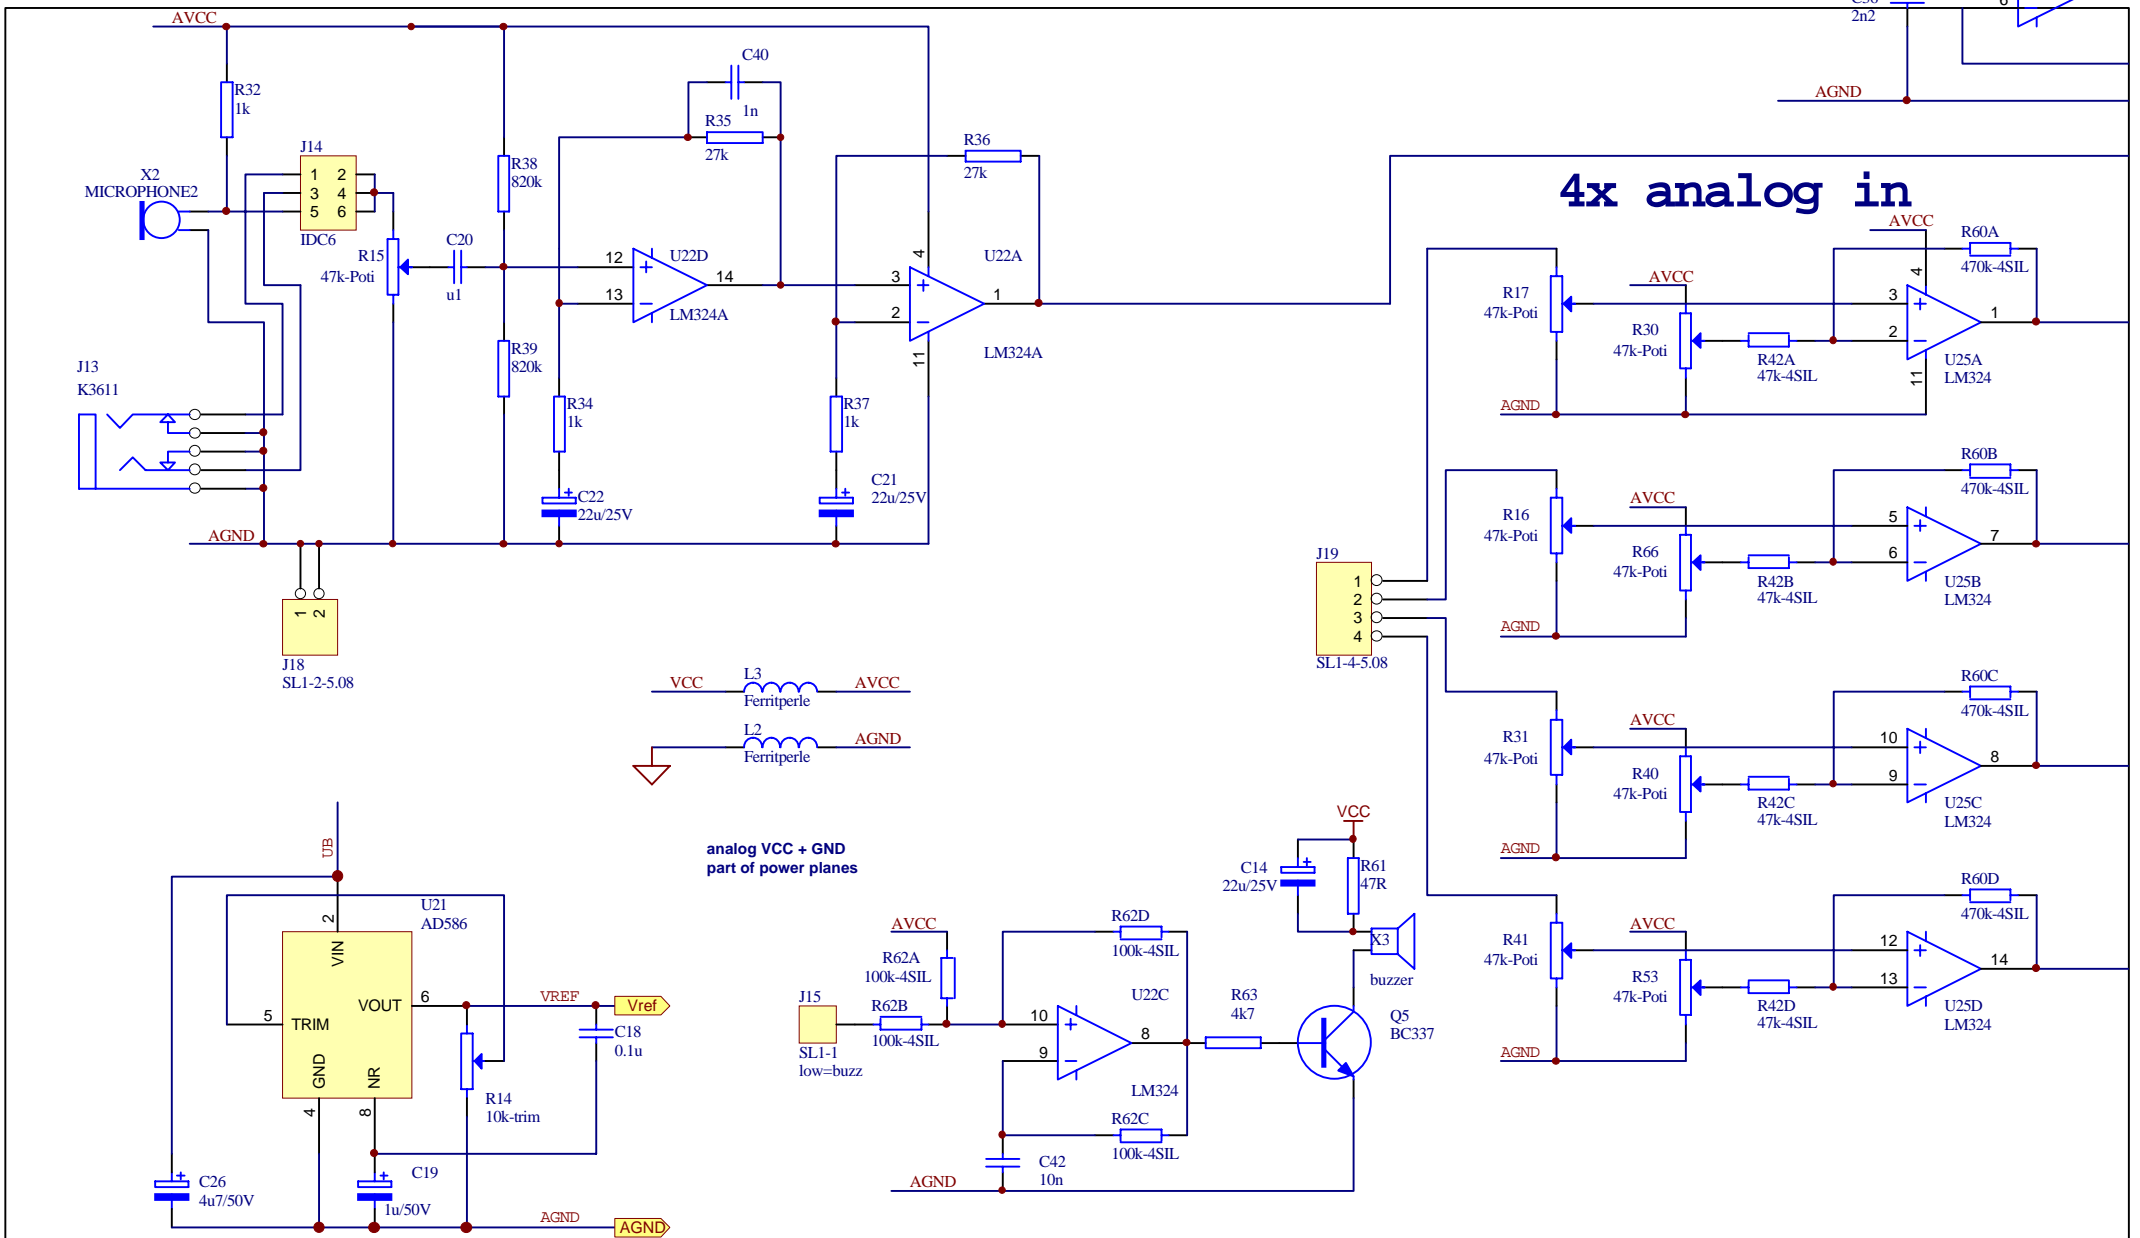

analog VCC + GND
part of power planes

(c) Copyright Wilke Technology 1997-2000

	Wilke Technology Krefelder Str. 147 D-52070 Aachen Germany	Tel: xx49 / 241 / 91890-0 Fax: xx49 / 241 / 91890-44 info@wilke-technology.com www.wilke-technology.com	File: Pplana-3.sch Date: 16-Jun-2000 11:44:30 Size:	Title: Tiger A Plug-&-Play-Lab Ref.No.: 96.2050 Sheet 6 of 8	Revision V1.3	
			Drawn by: hi			