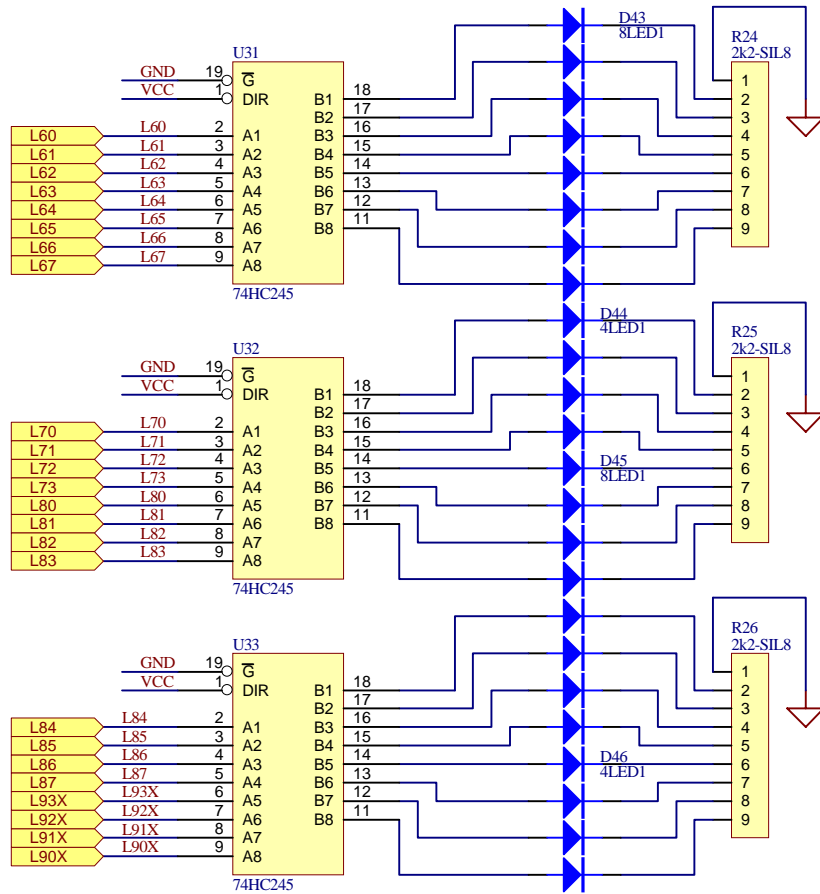

File: Pplnt-3.sch

Date: 16-Jun-2000 11:44:27

Size: Drawn by: hi

Title: Tiger A Plug-&-Play-Lab

Ref.No.: 96.2050

Sheet 5 of 8

Revision V1.3

C33 470u/25V
C34 100u/25V

analog VCC + GND
part of power planes

(c) Copyright Wilke Technology 1997-2000

	Wilke Technology Krefelder Str. 147 D-52070 Aachen Germany	Tel: xx49 / 241 / 91890-0 Fax: xx49 / 241 / 91890-44 info@wilke-technology.com www.wilke-technology.com	File: Pplana-3.sch Date: 16-Jun-2000 11:44:30 Size:	Title: Tiger A Plug-&-Play-Lab Ref.No.: 96.2050 Sheet 6 of 8	Revision V1.3	
			Drawn by: hi			