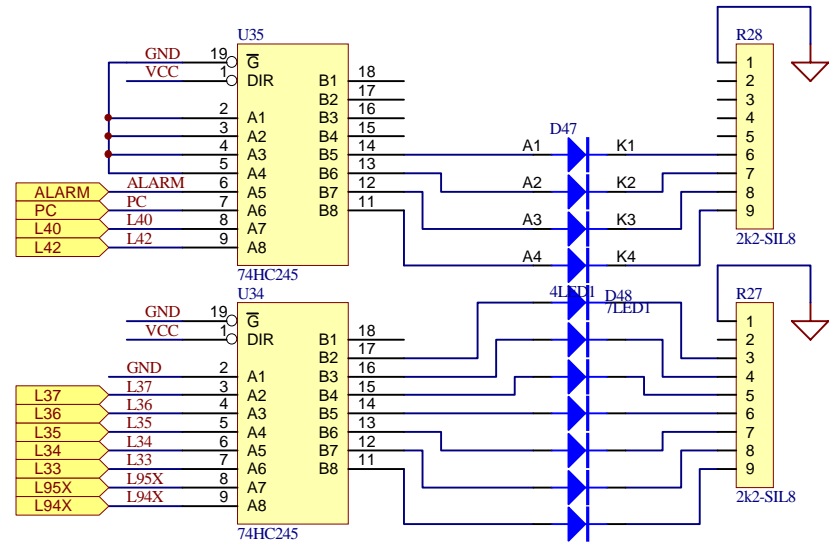

File: Pplnt-3.sch

Date: 16-Jun-2000 11:44:27

Size: Drawn by: hi

Title: Tiger A Plug-&-Play-Lab

Ref.No.: 96.2050

Sheet 5 of 8

Revision V1.3

C33 470u/25V
C34 100u/25V

analog VCC + GND
part of power planes

(c) Copyright Wilke Technology 1997-2000

	Wilke Technology Krefelder Str. 147 D-52070 Aachen Germany	Tel: xx49 / 241 / 91890-0 Fax: xx49 / 241 / 91890-44 info@wilke-technology.com www.wilke-technology.com	File: Pplana-3.sch Date: 16-Jun-2000 11:44:30 Size:	Title: Tiger A Plug-&-Play-Lab Ref.No.: 96.2050 Sheet 6 of 8	Revision V1.3	
			Drawn by: hi			