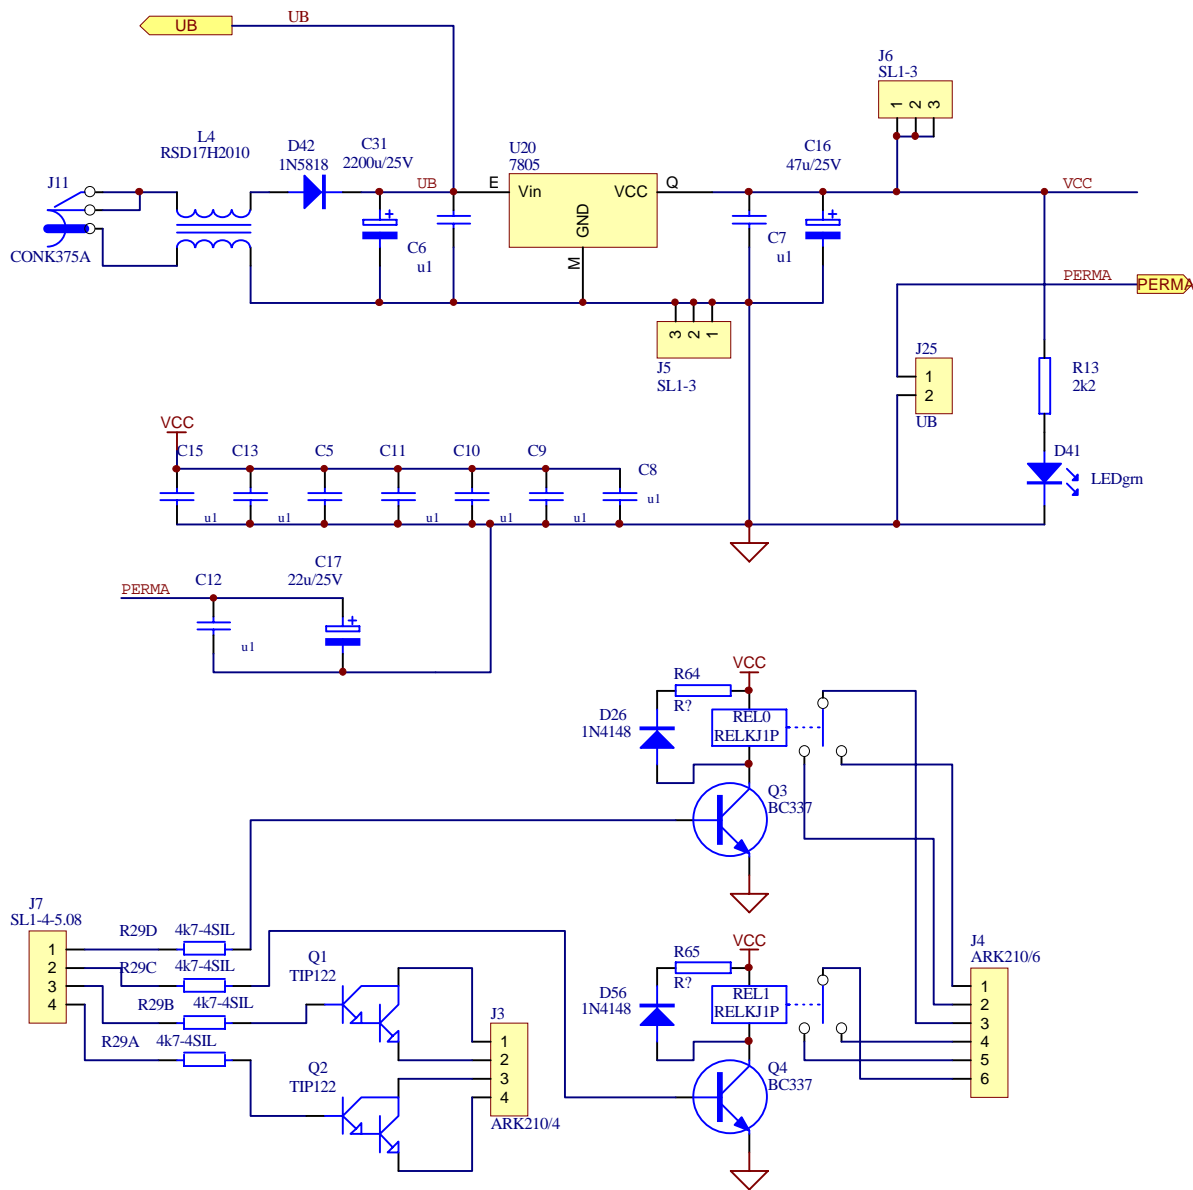

(c) Copyright Wilke Technology 1997-2000

Wilke Technology
Krefelder Str. 147
D-52070 Aachen
Germany

Tel: xx49 / 241 / 91890-0
Fax: xx49 / 241 / 91890-44
info@wilke-technology.com
www.wilke-technology.com

File: Pplnt-3.sch

Date: 16-Jun-2000 11:44:27

Size: Drawn by: hi

Title: Tiger A Plug-&-Play-Lab

Ref.No.: 96.2050

Sheet 5 of 8

Revision V1.3