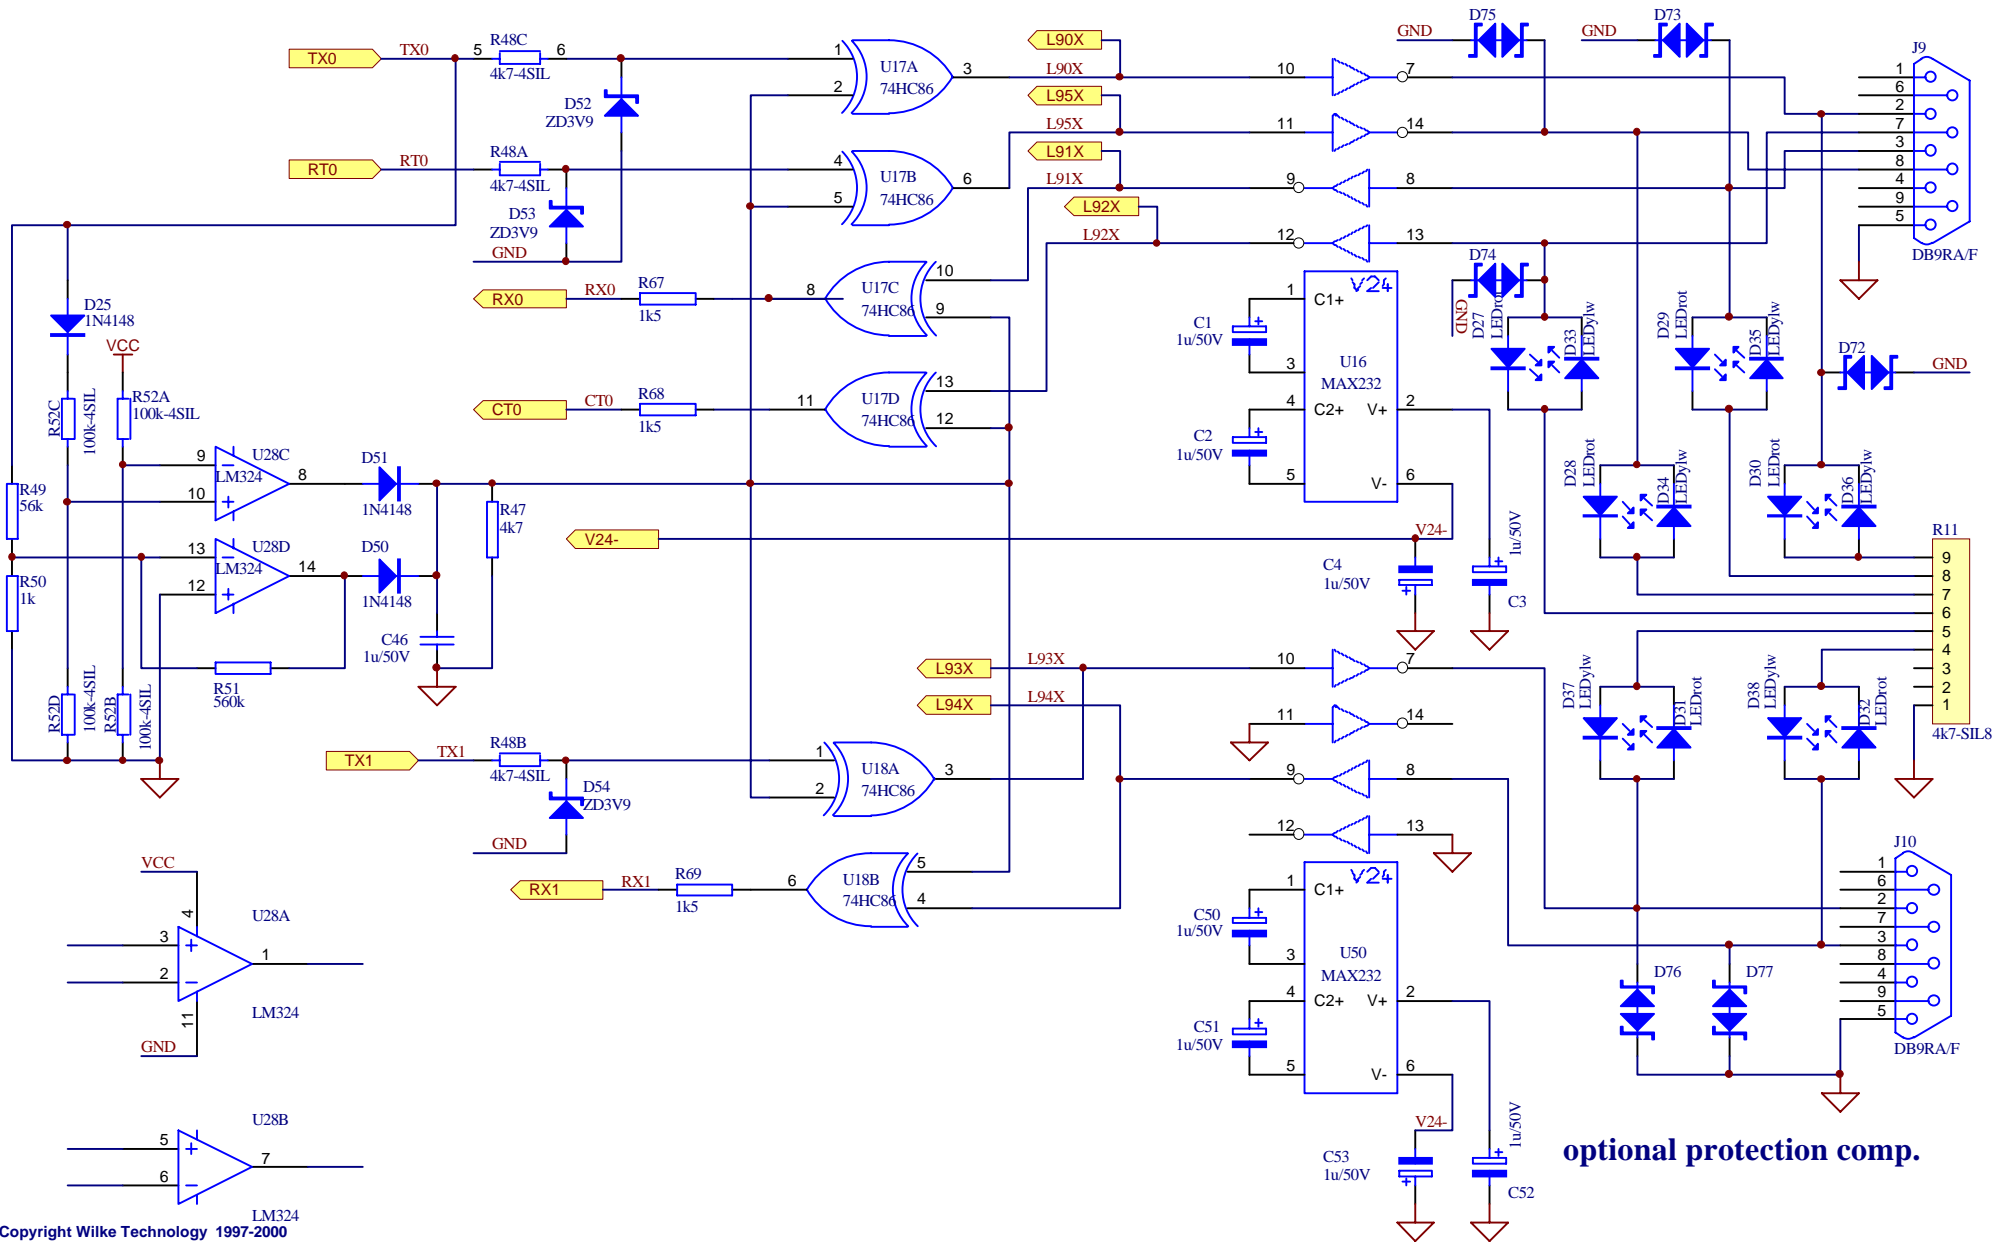

(c) Copyright Wilke Technology 1997-2000

	Wilke Technology Krefelder Str. 147 D-52070 Aachen Germany	Tel: xx49 / 241 / 91890-0 Fax: xx49 / 241 / 91890-44 info@wilke-technology.com www.wilke-technology.com	File: Ppl232-3.sch Date: 16-Jun-2000 11:44:21 Size: Drawn by: hi	Title: Tiger A Plug-&-Play-Lab Ref.No.: 96.2050 Sheet 4 of 8	Revision V1.3